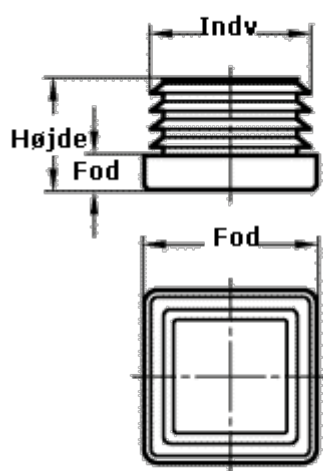

# Data Sheet

Article number: 20991V25

Description: E+G tube end plug  
GN 991-V25

## Measures

---

Foot diameter	= 25mm
Foot length	= 5mm
Height	= 16mm
Internal tube diameter	= 24mm